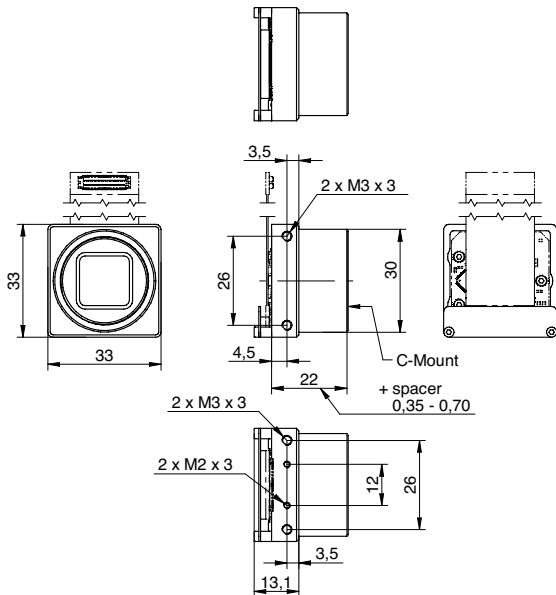

## features

- content: C-mount adapter, sealings, screws, retaining bracket, spacers, cover glass
- sealing depends on camera model

## mechanical data

weight  $\leq 31$  g

material aluminum

## dimension drawing

## schematic diagram