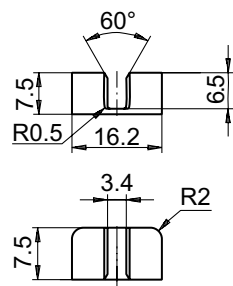

Accessories

Mounting accessories

Rubber buffer element as torque support

Features

- Rubber buffer element as torque support

Part number

11034094	Rubber buffer element 7.5 mm long, as torque support (Z 119.036)
11034095	Rubber buffer element 18.5 mm long, as torque support (Z 119.037)

Suitable for

G1M2H, G1MMH, G2MMH, GI341, GI342, GXN1H, GXP1H

Dimensions

Z 119.036

Z 119.037