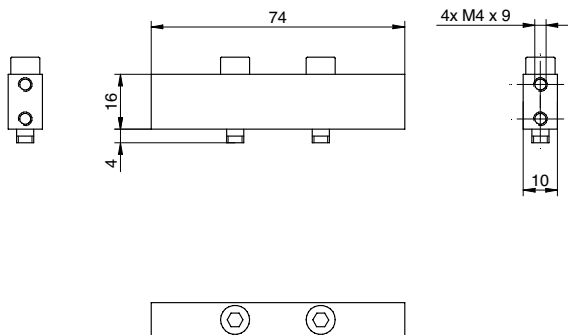

features

- mounting adapter to mount LUMIMAX Spot5W illuminations to ZVI-VB_Fix_Kit_Industrial_Light (11076264)

mechanical data

dimensions	74 mm × 16 mm × 10 mm
weight	≤ 17 g
material	aluminum

dimension drawing

schematic diagram