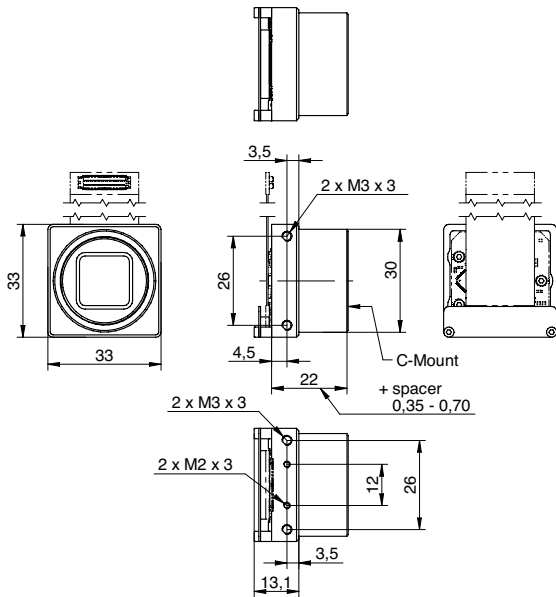

features

- content: C-mount adapter, sealings, screws, retaining bracket, spacers, IR Cut filter
- sealing depends on camera model

mechanical data

weight ≤ 31 g

material aluminum

dimension drawing

schematic diagram