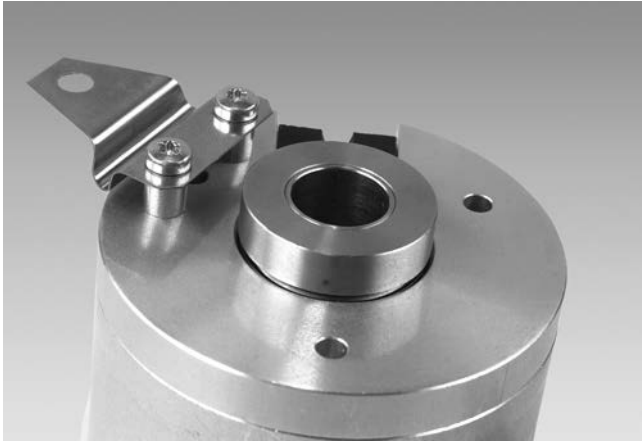

### Set of spring plate - BRIH, BRID

---

#### Part number

10154742 Set of spring plate BRIH, BRID

---