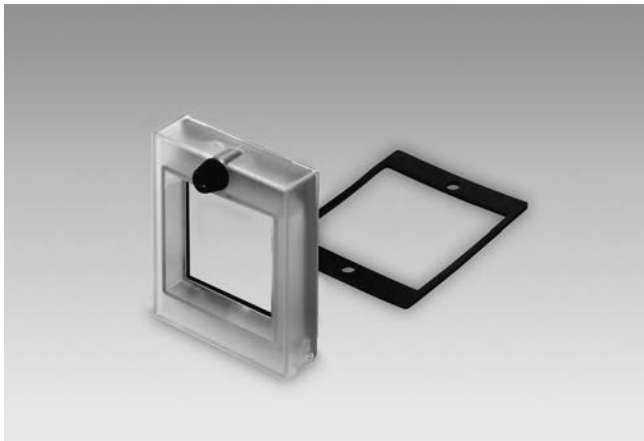

Accessories

Front panels

Front panel with knob lock

Description

Front panel with clear cover for screw mount. Installation cutout 50.5 x 50.5 mm. Material: Makrolon

Part number

10133933 Front panel with knob lock provided on transparent cover (Z 102.050)

Dimensions